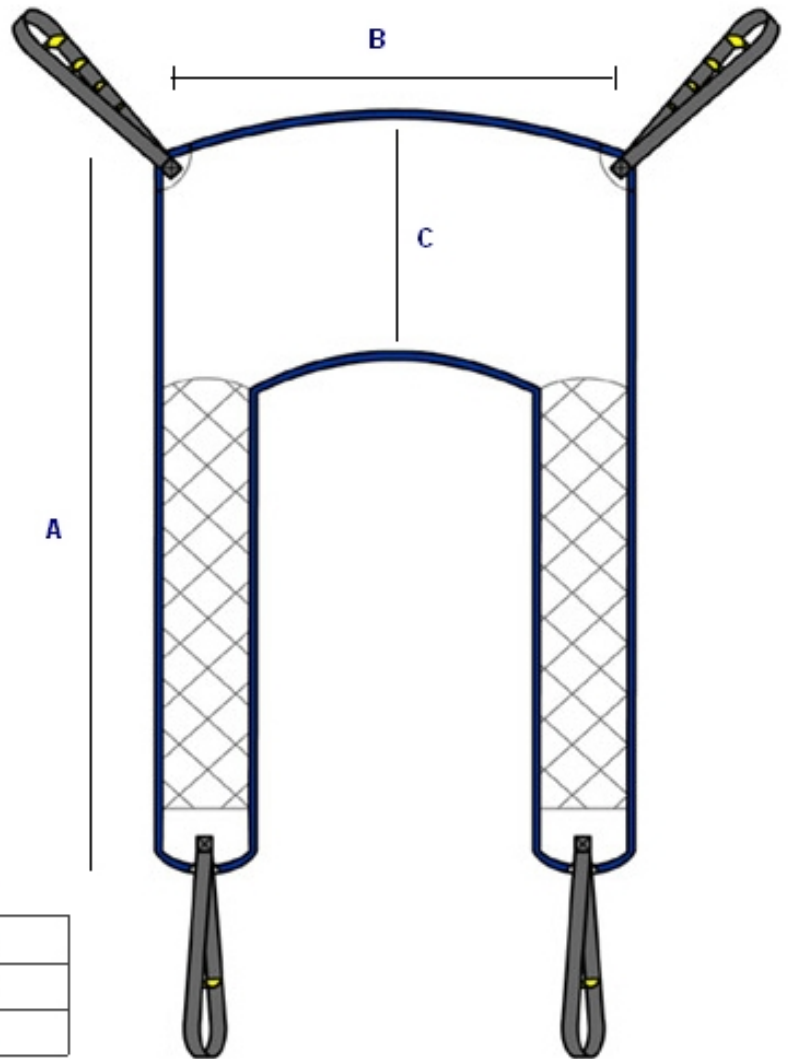

**LOCOMOTOR UNIVERSAL SLING:**

- LOCO-079 - SMALL
- LOCO-080 - MEDIUM
- LOCO-081 - LARGE

Universal Sling

All measurements in cm.

	S	M	L
A	112	117	122
B	82	92	102
C	60	62.5	65