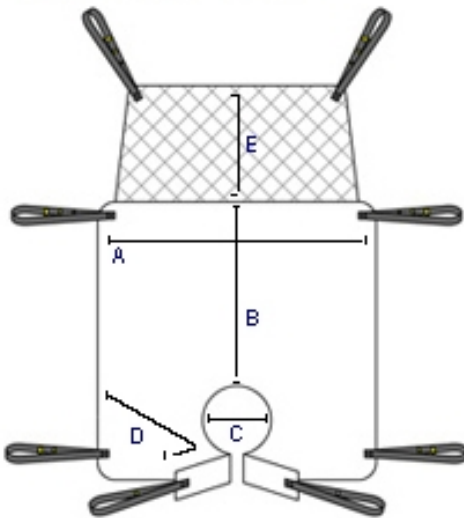

LOCOMOTOR SLING:

Polyester:

| | | |
|-----------|---|-----------------------|
| LOCO-016 | - | SMALL |
| LOCO-016H | - | SMALL (HEAD SUPPORT) |
| LOCO-017 | - | MEDIUM |
| LOCO-017H | - | MEDIUM (HEAD SUPPORT) |
| LOCO-018 | - | LARGE |
| LOCO-018H | - | LARGE (HEAD SUPPORT) |

Mesh:

| | | |
|-----------|---|-----------------------|
| LOCO-021 | - | SMALL |
| LOCO-021H | - | SMALL (HEAD SUPPORT) |
| LOCO-022 | - | MEDIUM |
| LOCO-022H | - | MEDIUM (HEAD SUPPORT) |
| LOCO-023 | - | LARGE |
| LOCO-023H | - | LARGE (HEAD SUPPORT) |

Locomotor Sling

All measurements in cm.

| | S | M | L |
|---|----|----|----|
| A | 74 | 84 | 94 |
| B | 57 | 67 | 77 |
| C | 22 | 22 | 22 |
| D | 58 | 63 | 68 |
| E | 28 | 28 | 28 |