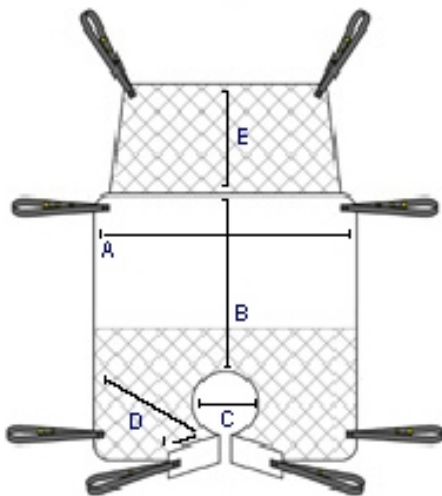

LOCOMOTOR DELUXE SLING:

Polyester:

LOCO-0130	-	SMALL
LOCO-0130H	-	SMALL (HEAD SUPPORT)
LOCO-0131	-	MEDIUM
LOCO-0131H	-	MEDIUM (HEAD SUPPORT)
LOCO-0132	-	LARGE
LOCO-0132H	-	LARGE (HEAD SUPPORT)

Mesh:

LOCO-026	-	SMALL
LOCO-026H	-	SMALL (HEAD SUPPORT)
LOCO-027	-	MEDIUM
LOCO-027H	-	MEDIUM (HEAD SUPPORT)
LOCO-028	-	LARGE
LOCO-028H	-	LARGE (HEAD SUPPORT)

Deluxe Sling

All measurements in cm.

	S	M	L
A	74	84	94
B	57	67	77
C	22	22	22
D	58	63	68
E	28	28	28